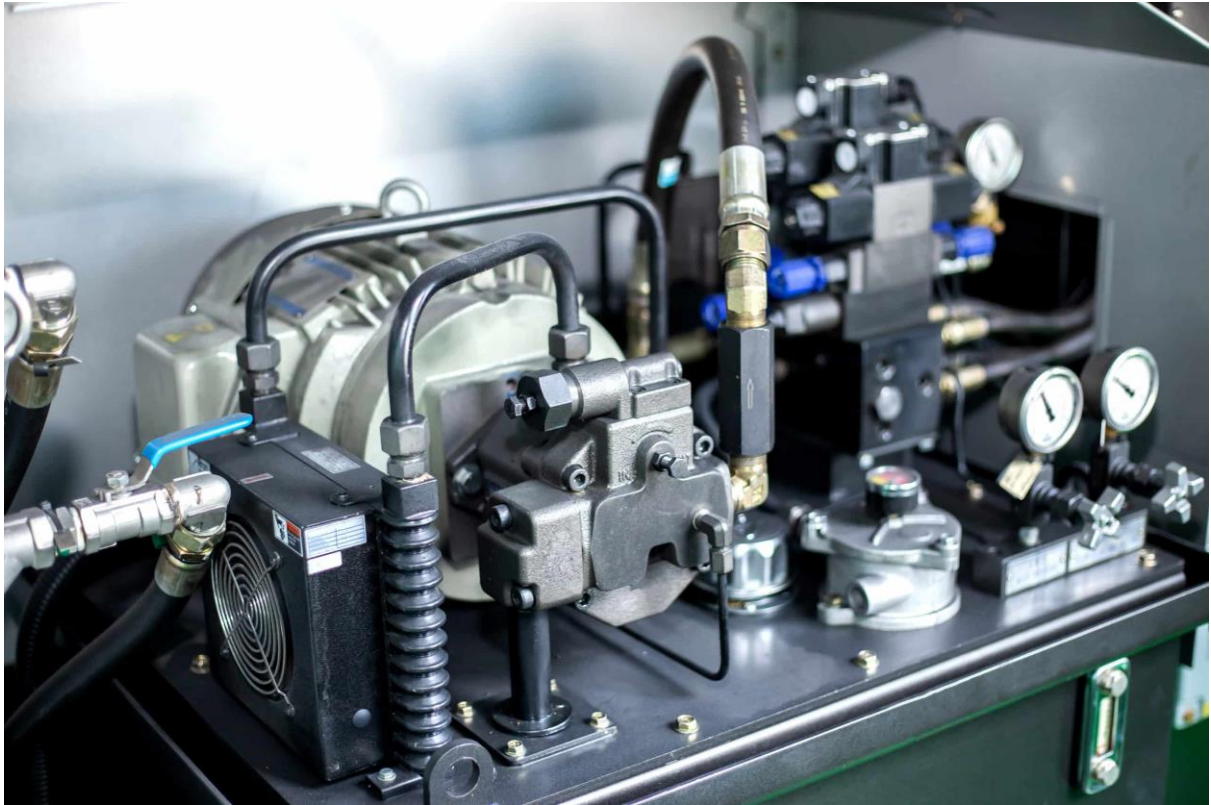

# COMPONENTS OF HYDRAULIC SYSTEM

Hydraulic Actuator

Hydraulic Pipes

Hydraulic Valves

Hydraulic Reservoir

Breather Hydroline FSB 25, 40

Bosch Rexroth PV7 Single Vane Pump

A A10VO140 DFR/31R-TSB62-N00 Rexroth Hydraulic Pump

A2FO28 REXROTH Hydraulic Pump

60 Hz Rexroth Hydraulic Pump

BMP-50 / BMP-80 / BMP-100 / BMP-125 Hydraulic Motor

Moog Distributor Motors Servo Valves

Hydraulic Servo Proportional Valve

Hydraulic Servo Valve

Hydraulic Vane Pump

Tokimec Triple Vane Pump

Yuken Rotary Vane Pump

Variable Displacement Vane Pump

Pressure Hydraulic Valve

Directional Control Hydraulic Valve

Proportional Servo Hydraulic Valve