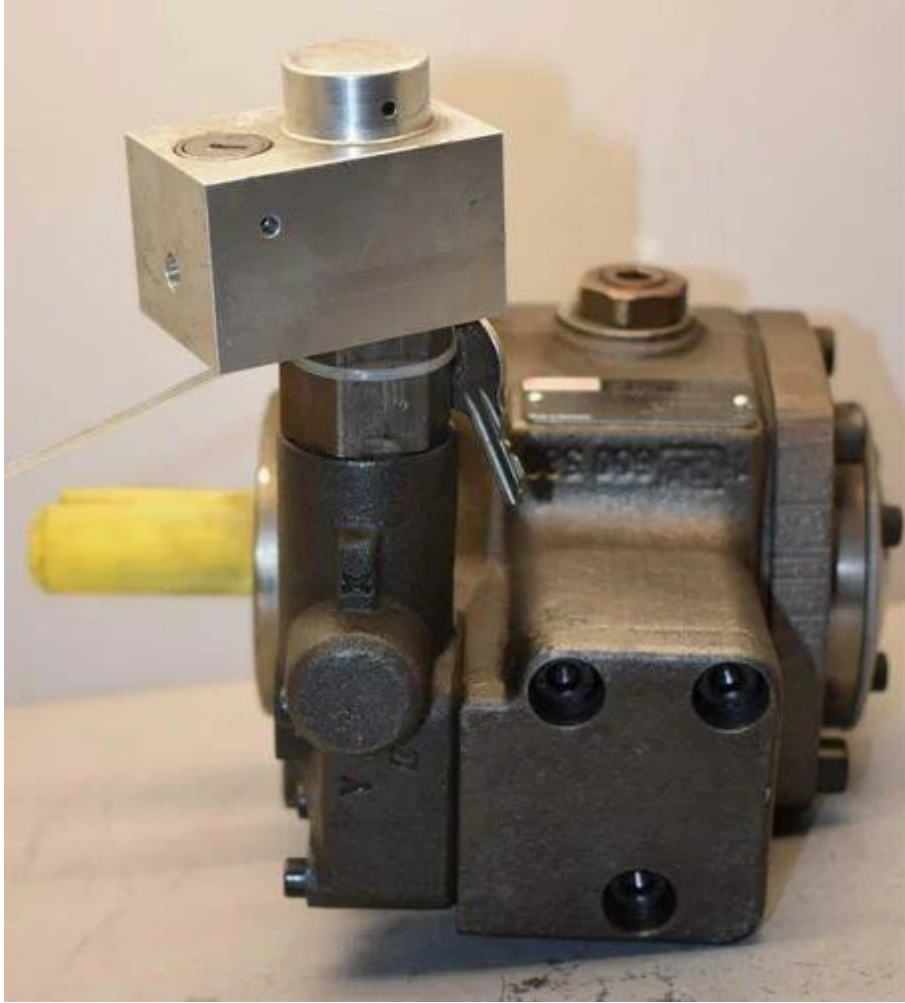

# COMPONENTS OF HYDRAULIC SYSTEM

Hydraulic Actuator

Hydraulic Pipes

Hydraulic Valves

Hydraulic Reservoir

Breather Hydroline FSB 25, 40

Bosch Rexroth PV7 Single Vane Pump

A A10VO140 DFR/31R-TSB62-N00 Rexroth Hydraulic Pump

A2FO28 REXROTH Hydraulic Pump

60 Hz Rexroth Hydraulic Pump

BMP-50 / BMP-80 / BMP-100 / BMP-125 Hydraulic Motor

Moog Distributor Motors Servo Valves

Hydraulic Servo Proportional Valve

Hydraulic Servo Valve

Hydraulic Vane Pump

Tokimec Triple Vane Pump

Yuken Rotary Vane Pump

Variable Displacement Vane Pump

Pressure Hydraulic Valve

Directional Control Hydraulic Valve

Proportional Servo Hydraulic Valve