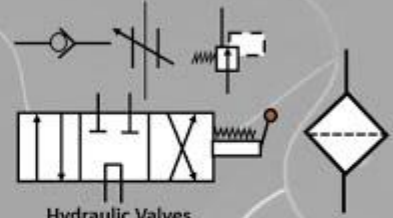

# COMPONENTS OF HYDRAULIC SYSTEM

Hydraulic Actuator

Hydraulic Pipes

Hydraulic Valves

Hydraulic Reservoir

Breather Hydroline FSB 25, 40

Bosch Rexroth PV7 Single Vane Pump

A A10VO140 DFR/31R-TSB62-N00 Rexroth Hydraulic Pump

Tokimec Triple Vane Pump

Yuken Rotary Vane Pump

Variable Displacement Vane Pump

Pressure Hydraulic Valve

Directional Control Hydraulic Valve

Proportional Servo Hydraulic Valve